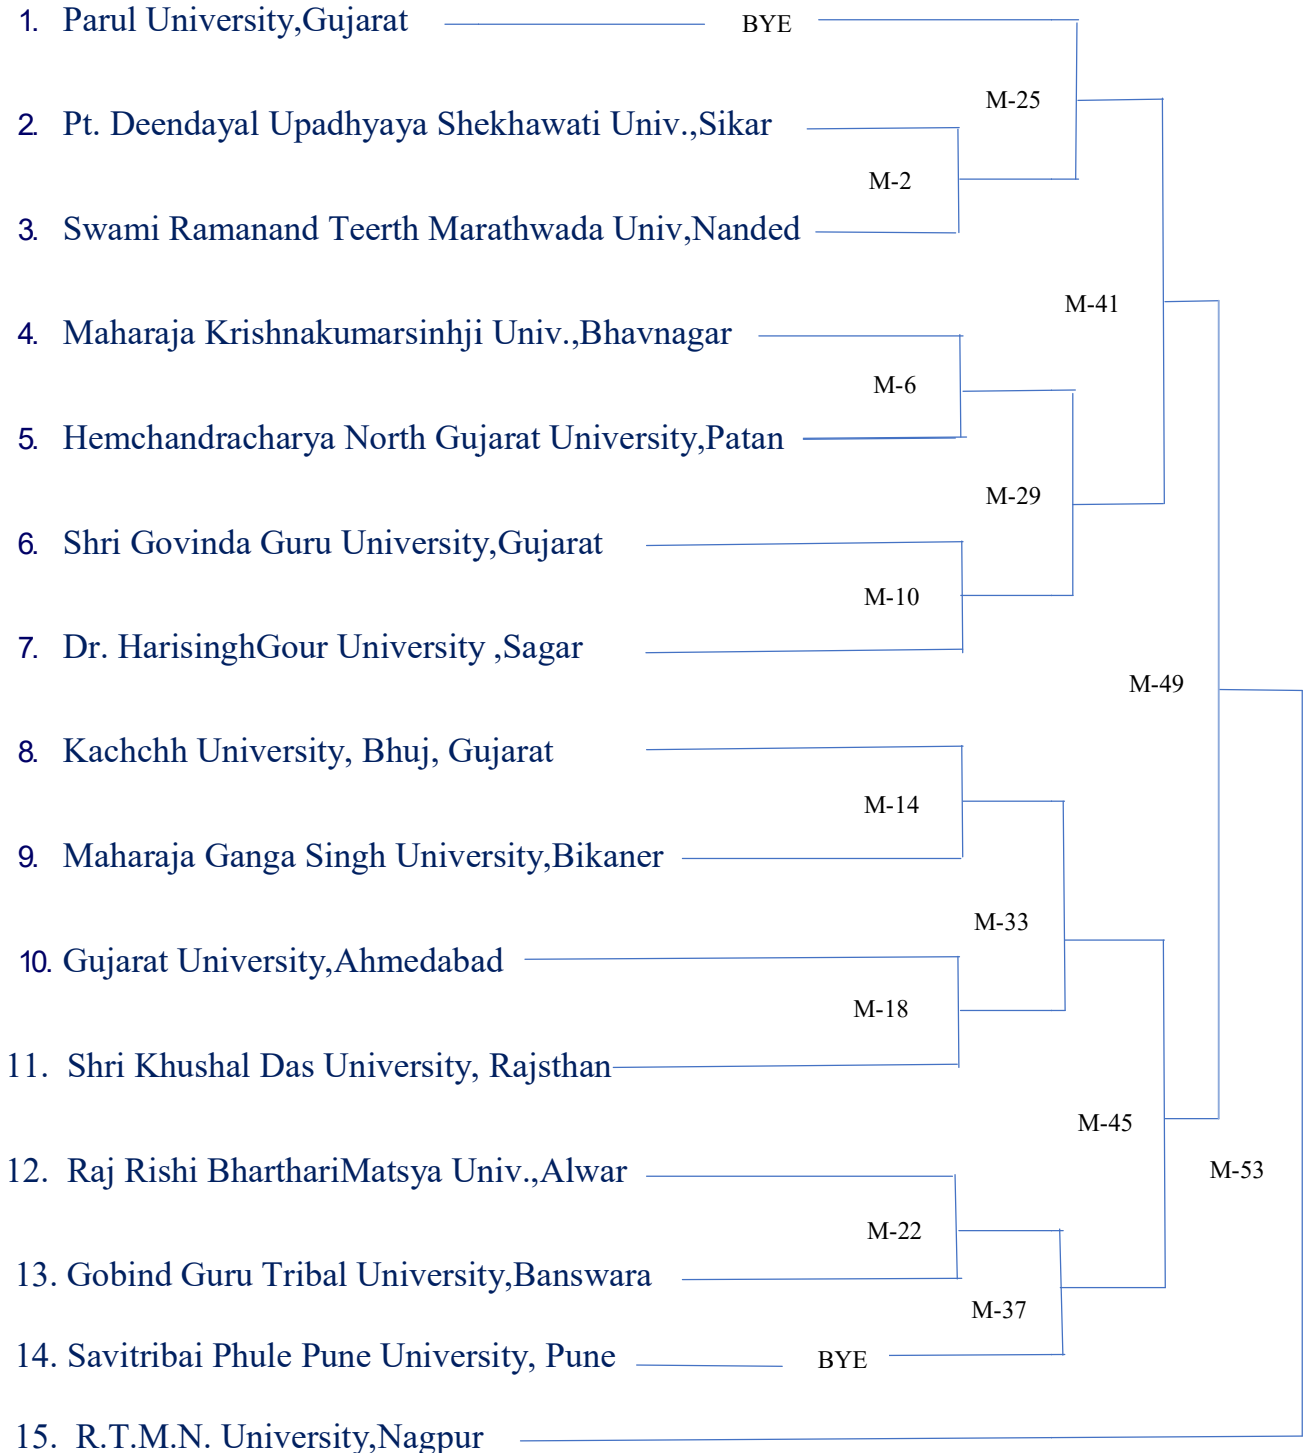

Maharaja Chhatrasal Bundelkhand University, Chhatarpur (M.P.)

Venue: Gyan Sagar College of Education, Sagar (M.P.)

N H 26, Narsingpur road, near Jubli Petrol Pump, Sagar, Madhya Pradesh 470228

E-mail - gscsagarsports@gmail.com

POOL-B: