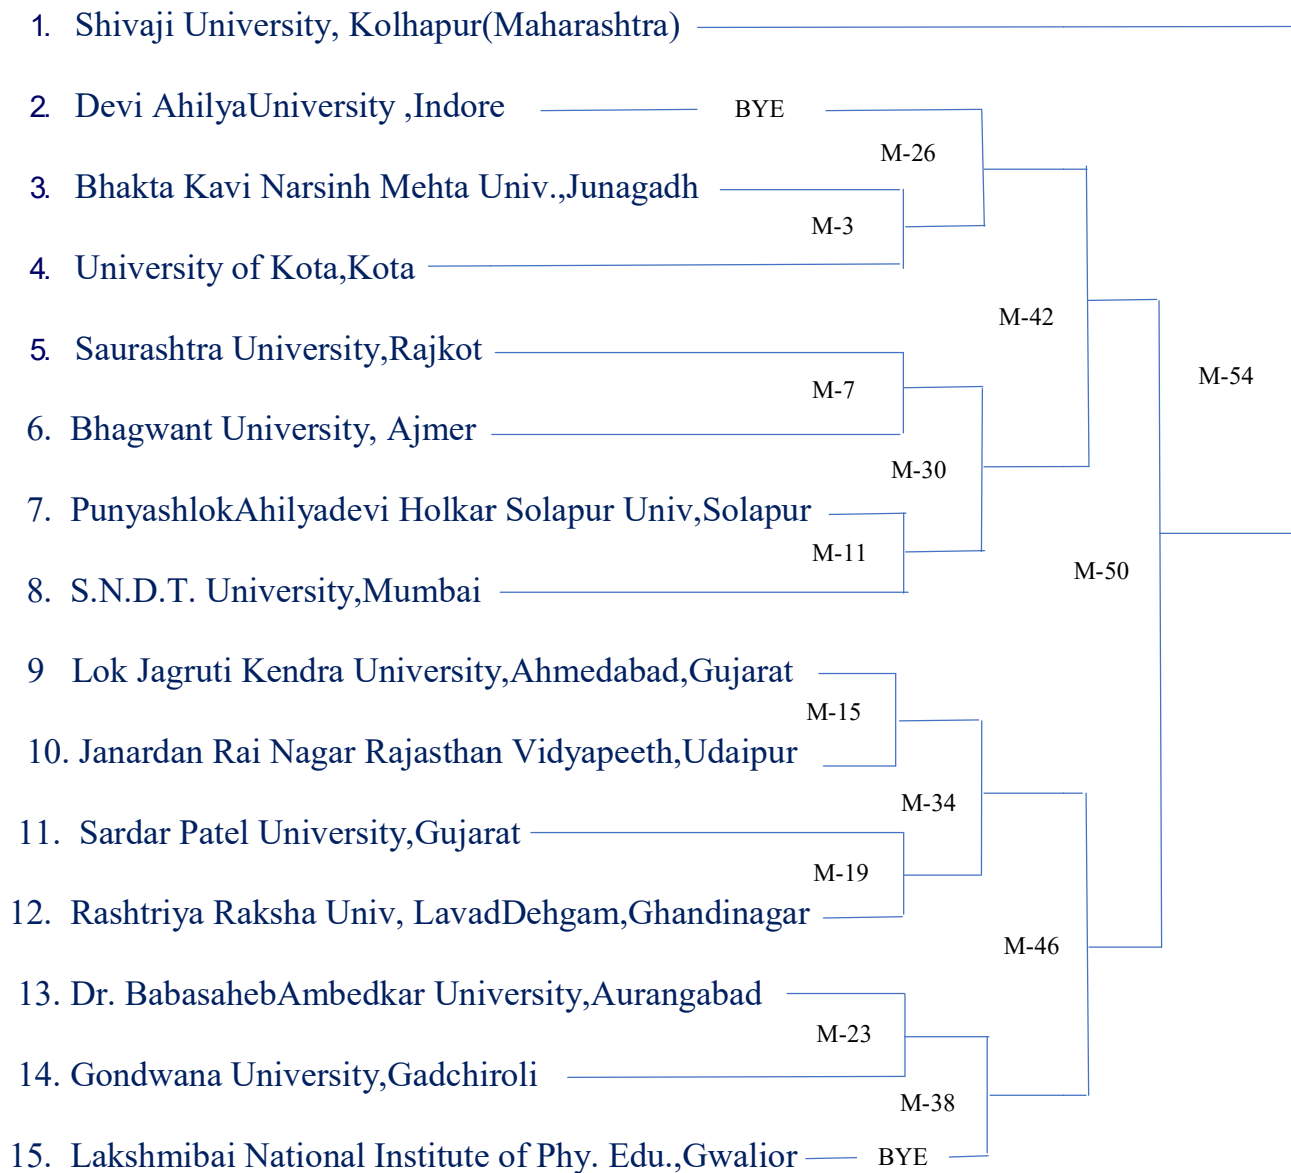

Maharaja Chhatrasal Bundelkhand University, Chhatarpur (M.P.)

Venue: Gyan Sagar College of Education, Sagar (M.P.)

N H 26, Narsingpur road, near Jubli Petrol Pump, Sagar, Madhya Pradesh 470228

E-mail - gscsagarsports@gmail.com

POOL-C: