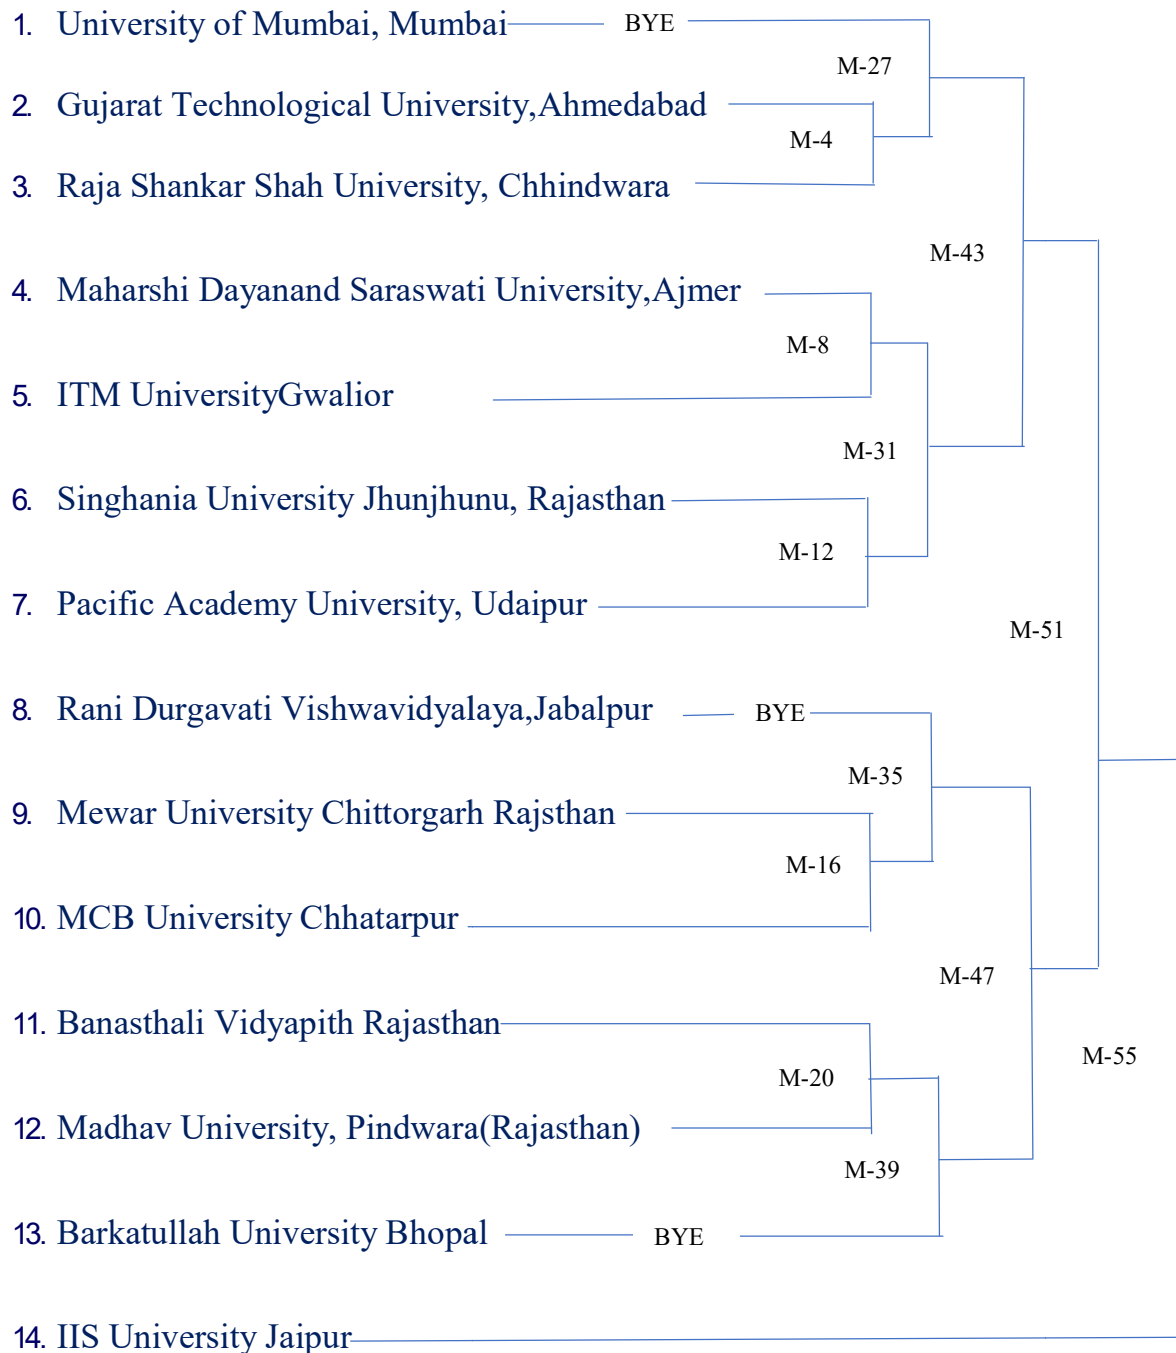

Maharaja Chhatrasal Bundelkhand University, Chhatarpur (M.P.)

Venue: Gyan Sagar College of Education, Sagar (M.P.)

N H 26, Narsingpur road, near Jubli Petrol Pump, Sagar, Madhya Pradesh 470228

E-mail - gscsagarsports@gmail.com

POOL-D:

Maharaja Chhatrasal Bundelkhand University, Chhatarpur (M.P.)

Venue: Gyan Sagar College of Education, Sagar (M.P.)

N H 26, Narsingpur road, near Jubli Petrol Pump, Sagar, Madhya Pradesh 470228

E-mail - gscsagarsports@gmail.com

S. NO.	DATE	SESSION	MATCH NO.	TIME
1.	27 Dec, 2022	Morning	1-12	08:30 am
	OPENING CERMONY			11.30 am
2.	27 Dec, 2022	Evening	13-23	01:00 pm
3.	28 Dec, 2022	Morning	24-32	08:30 am
4.	28 Dec, 2022	Evening	33-39	01:30 pm
5.	29 Dec, 2022	Morning	40-47	08:30 am
6.	29 Dec, 2022	Evening	48-51	01:30 pm
7.	30 Dec, 2022	Morning	52-55	08:30 am