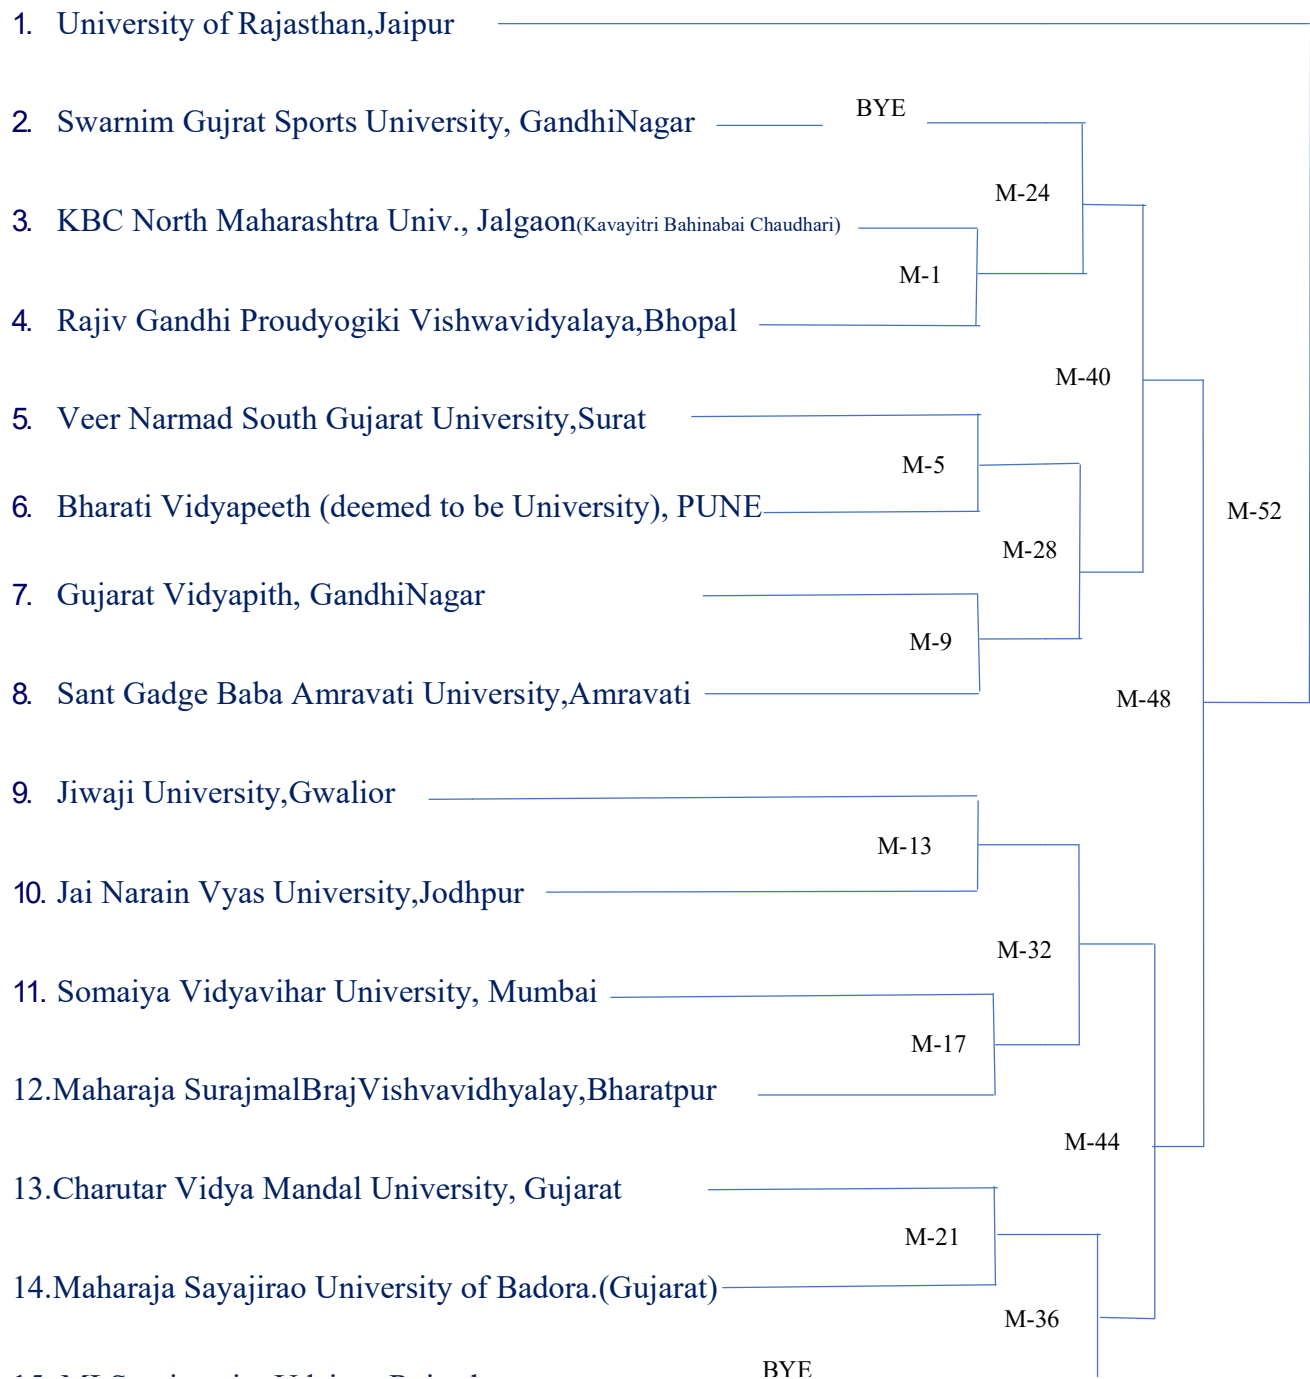

Maharaja Chhatrasal Bundelkhand University, Chhatarpur (M.P.)

Venue: Gyan Sagar College of Education, Sagar (M.P.)

N H 26, Narsingpur road, near Jubli Petrol Pump, Sagar, Madhya Pradesh 470228

E-mail - gscsagarsports@gmail.com

REVISED FIXTURE

POOL-A:

Maharaja Chhatrasal Bundelkhand University, Chhatarpur (M.P.)

Venue: Gyan Sagar College of Education, Sagar (M.P.)

N H 26, Narsingpur road, near Jubli Petrol Pump, Sagar, Madhya Pradesh 470228